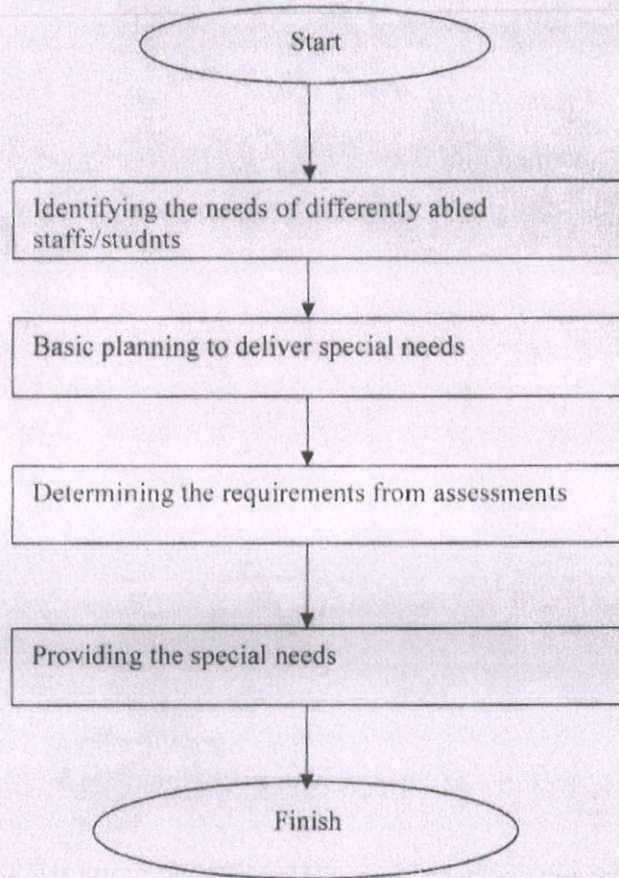

STANDARD OPERATING PROCEDURE FOR INTERNAL COMMITTEE (DIFFRENTLY ABLED STAFFS/STUDENTS)-

FLOW CHART

G. Lakshmi
Convener